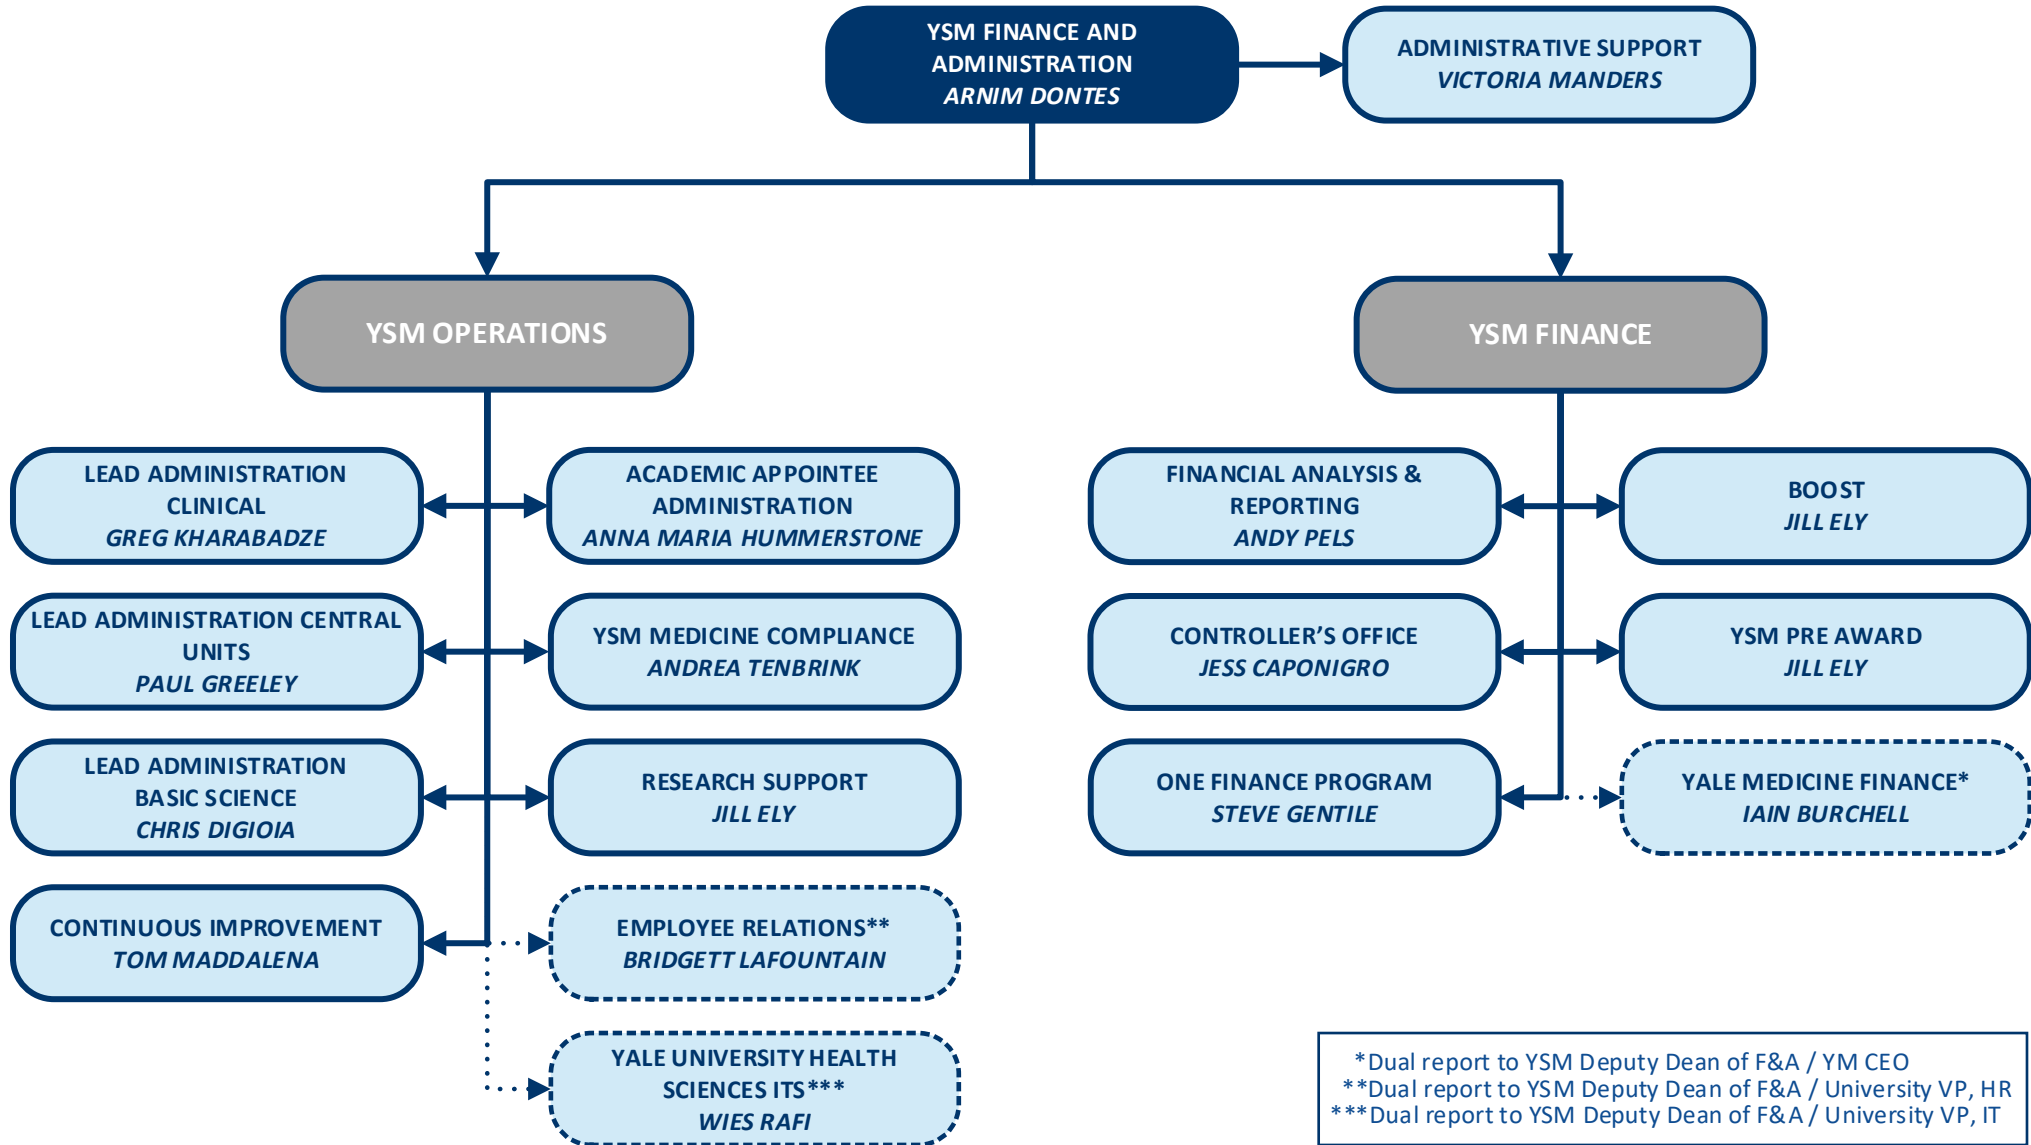

YSM Deputy Dean for Finance & Administration

* Dual report to YSM Deputy Dean of F&A / YM CEO
 ** Dual report to YSM Deputy Dean of F&A / University VP, HR
 *** Dual report to YSM Deputy Dean of F&A / University VP, IT

YSM Operations

*Dual report to YSM Deputy Dean of F&A / YM CEO
 **Dual report to YSM Deputy Dean of F&A / University VP, HR
 ***Dual report to YSM Deputy Dean of F&A / University VP, IT

YSM Finance

*Dual report to YSM Deputy Dean of F&A / YM CEO
 **Dual report to YSM Deputy Dean of F&A / University VP, HR
 ***Dual report to YSM Deputy Dean of F&A / University VP, IT