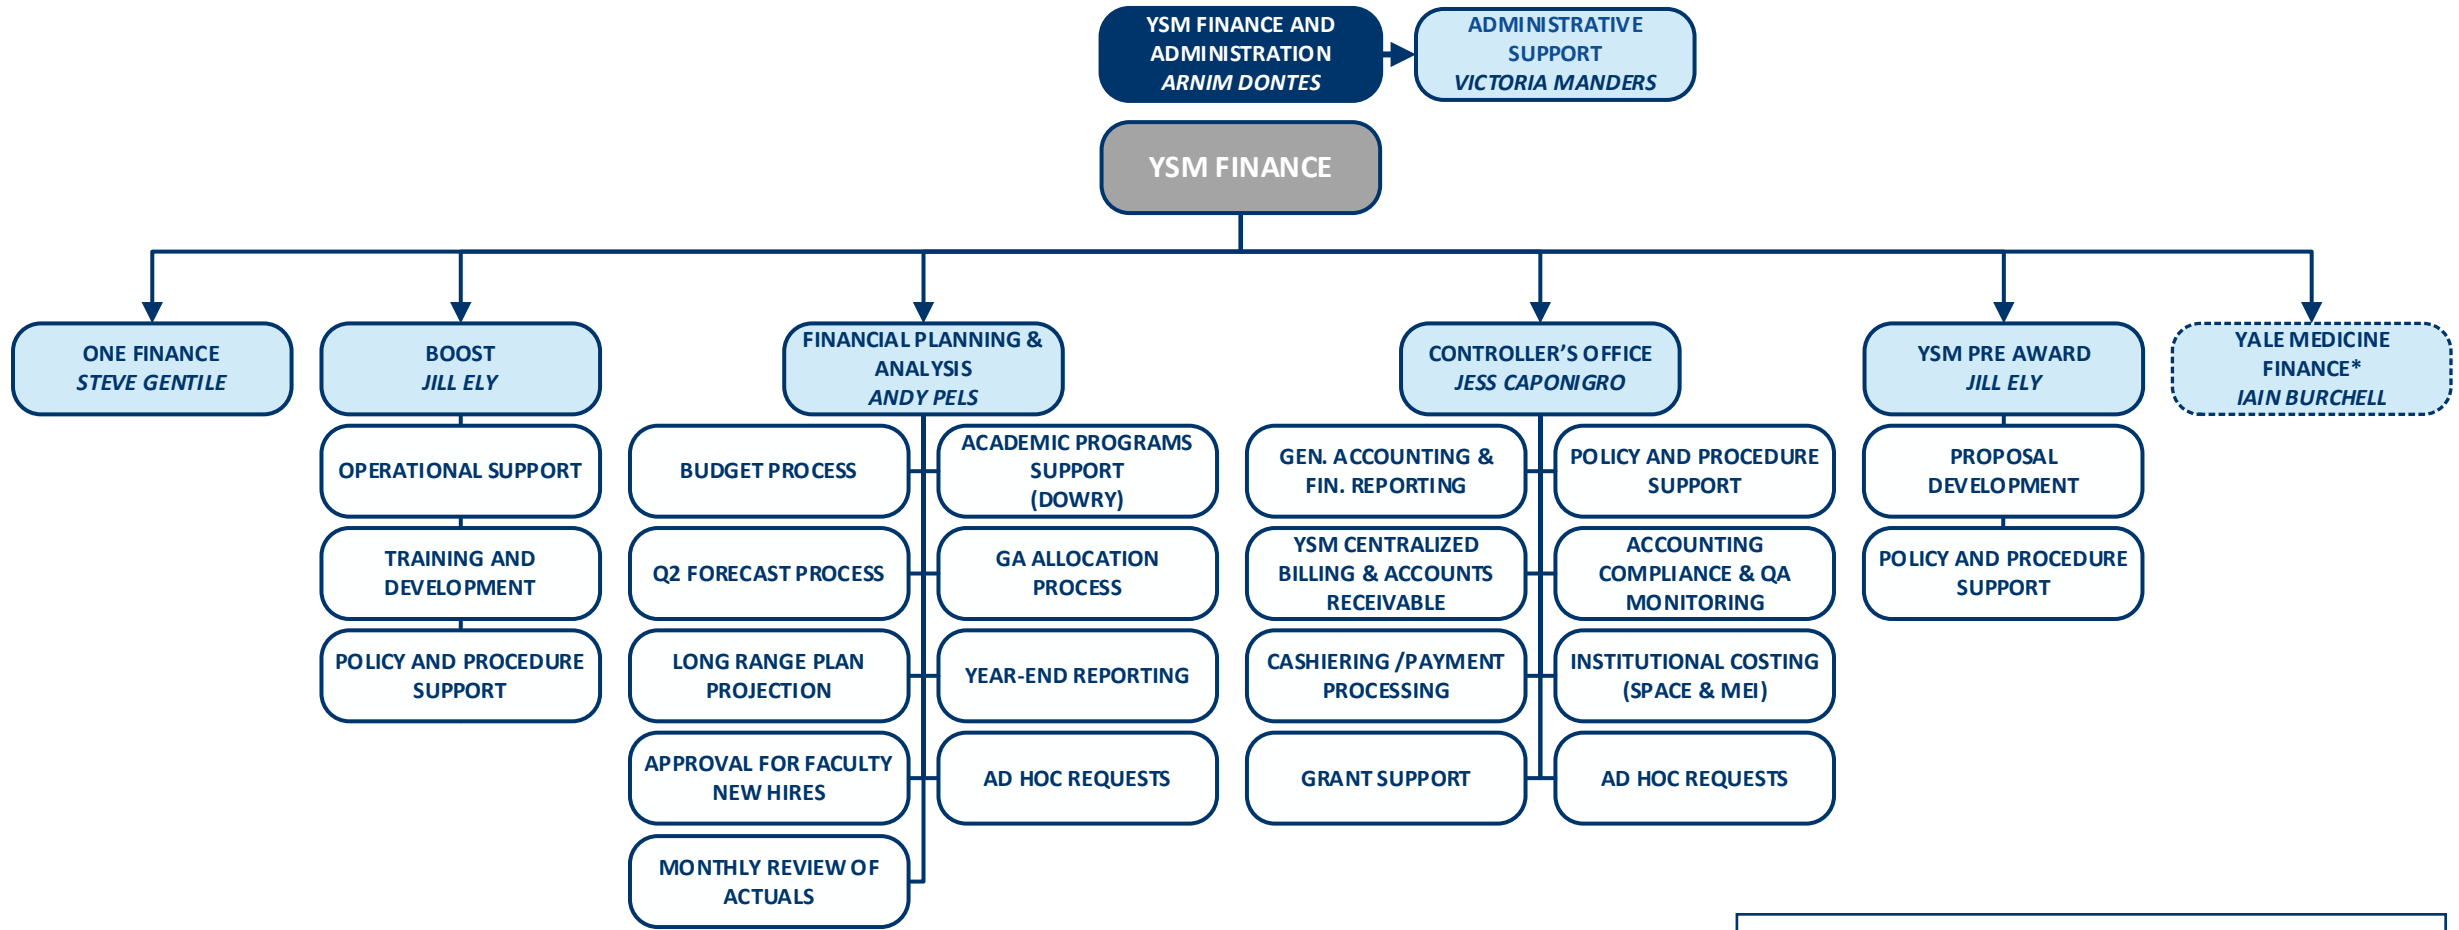

YSM Deputy Dean for Finance & Administration

* Dual report to YSM Deputy Dean of F&A / YM CEO
 ** Dual report to YSM Deputy Dean of F&A / University VP, HR
 *** Dual report to YSM Deputy Dean of F&A / University VP, IT

YSM Operations

*Dual report to YSM Deputy Dean of F&A / YM CEO
 **Dual report to YSM Deputy Dean of F&A / University VP, HR
 ***Dual report to YSM Deputy Dean of F&A / University VP, IT

YSM Finance

*Dual report to YSM Deputy Dean of F&A / YM CEO
 **Dual report to YSM Deputy Dean of F&A / University VP, HR
 ***Dual report to YSM Deputy Dean of F&A / University VP, IT