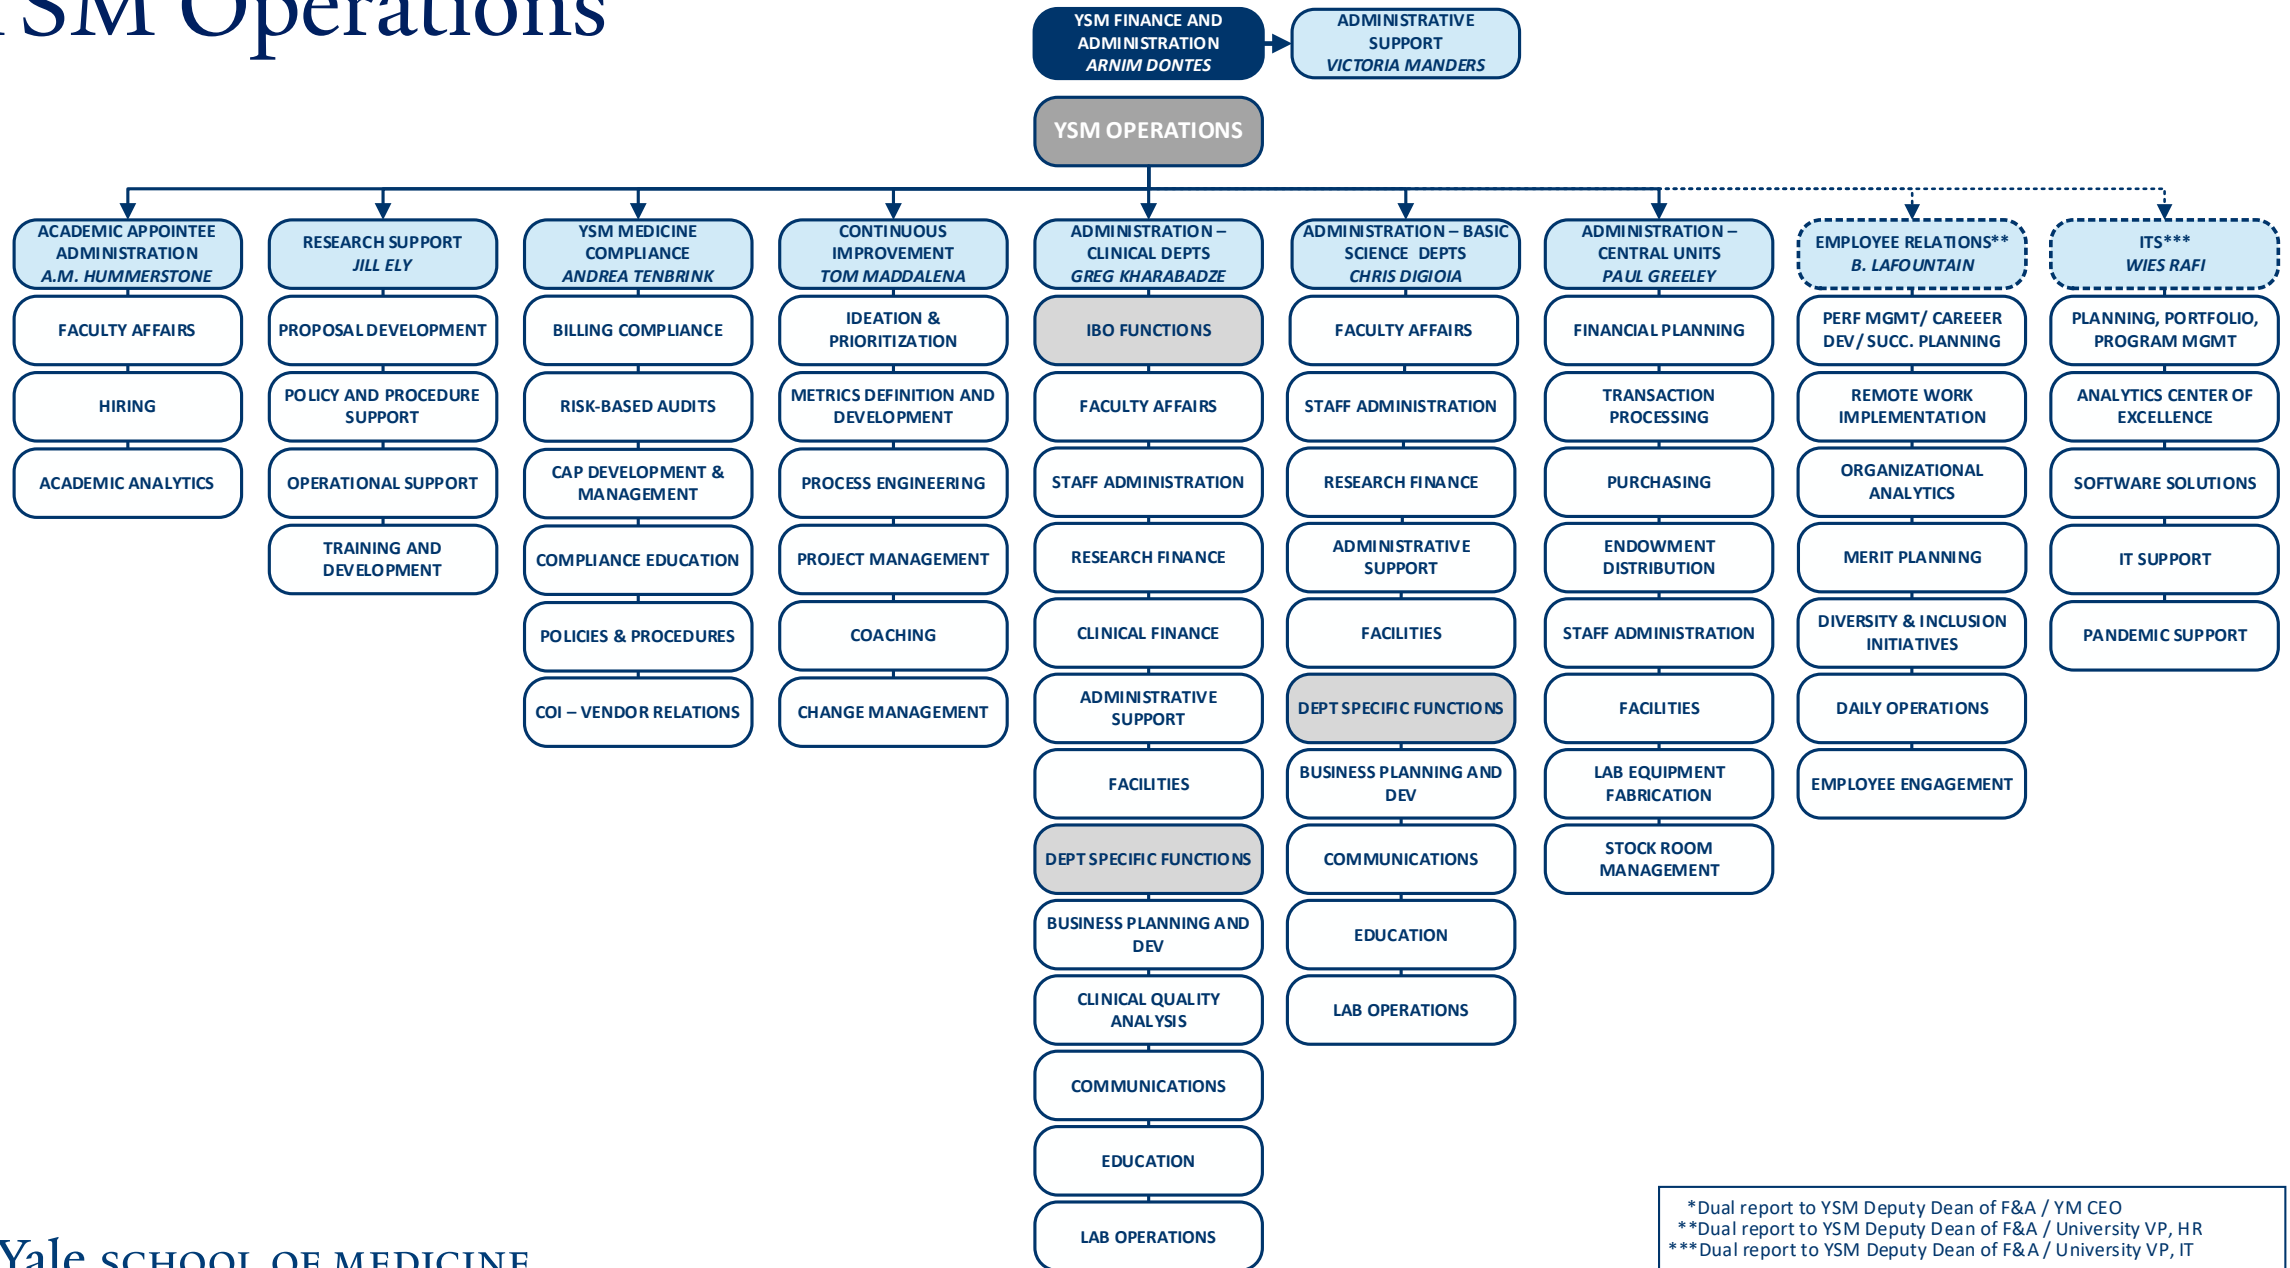

YSM Deputy Dean for Finance & Administration

* Dual report to YSM Deputy Dean of F&A / YM CEO
 ** Dual report to YSM Deputy Dean of F&A / University VP, HR
 *** Dual report to YSM Deputy Dean of F&A / University VP, IT

YSM Operations

*Dual report to YSM Deputy Dean of F&A / YM CEO
 **Dual report to YSM Deputy Dean of F&A / University VP, HR
 ***Dual report to YSM Deputy Dean of F&A / University VP, IT

YSM Finance

*Dual report to YSM Deputy Dean of F&A / YM CEO
 **Dual report to YSM Deputy Dean of F&A / University VP, HR
 ***Dual report to YSM Deputy Dean of F&A / University VP, IT